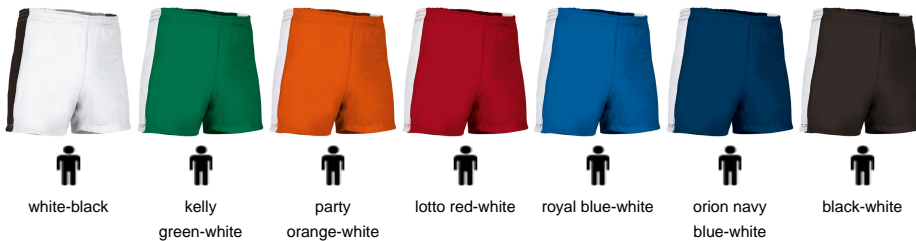

VALENTO

short MILAN

Composition and density

POLYESTER 100%	DENSITY 150 g/m ²
------------------------------	---

Packaging

BAG 1 uds.	BOX 40 uds.
-----------------------------	------------------------------

Characteristics

SYMBOLS MAINTENANCE:

100% polyester. 150 grs/m2 move-dry breathable fabric. Elastic waist. Lateral bands. Drawstring waist (adult sizes only). 40 units per box: 1 size, 1 color. Individual bag.

Approximate dimensions per size (cm.)

	niño				adulto				
	3	4/5	6/8	10/12	S	M	L	XL	XXL
cintura	32	36	40	44	48	51	54	57	60
largo	28.4	31.9	35.4	38.9	42.4	43.6	44.8	46	47.2

Available colors

Available colors for adult